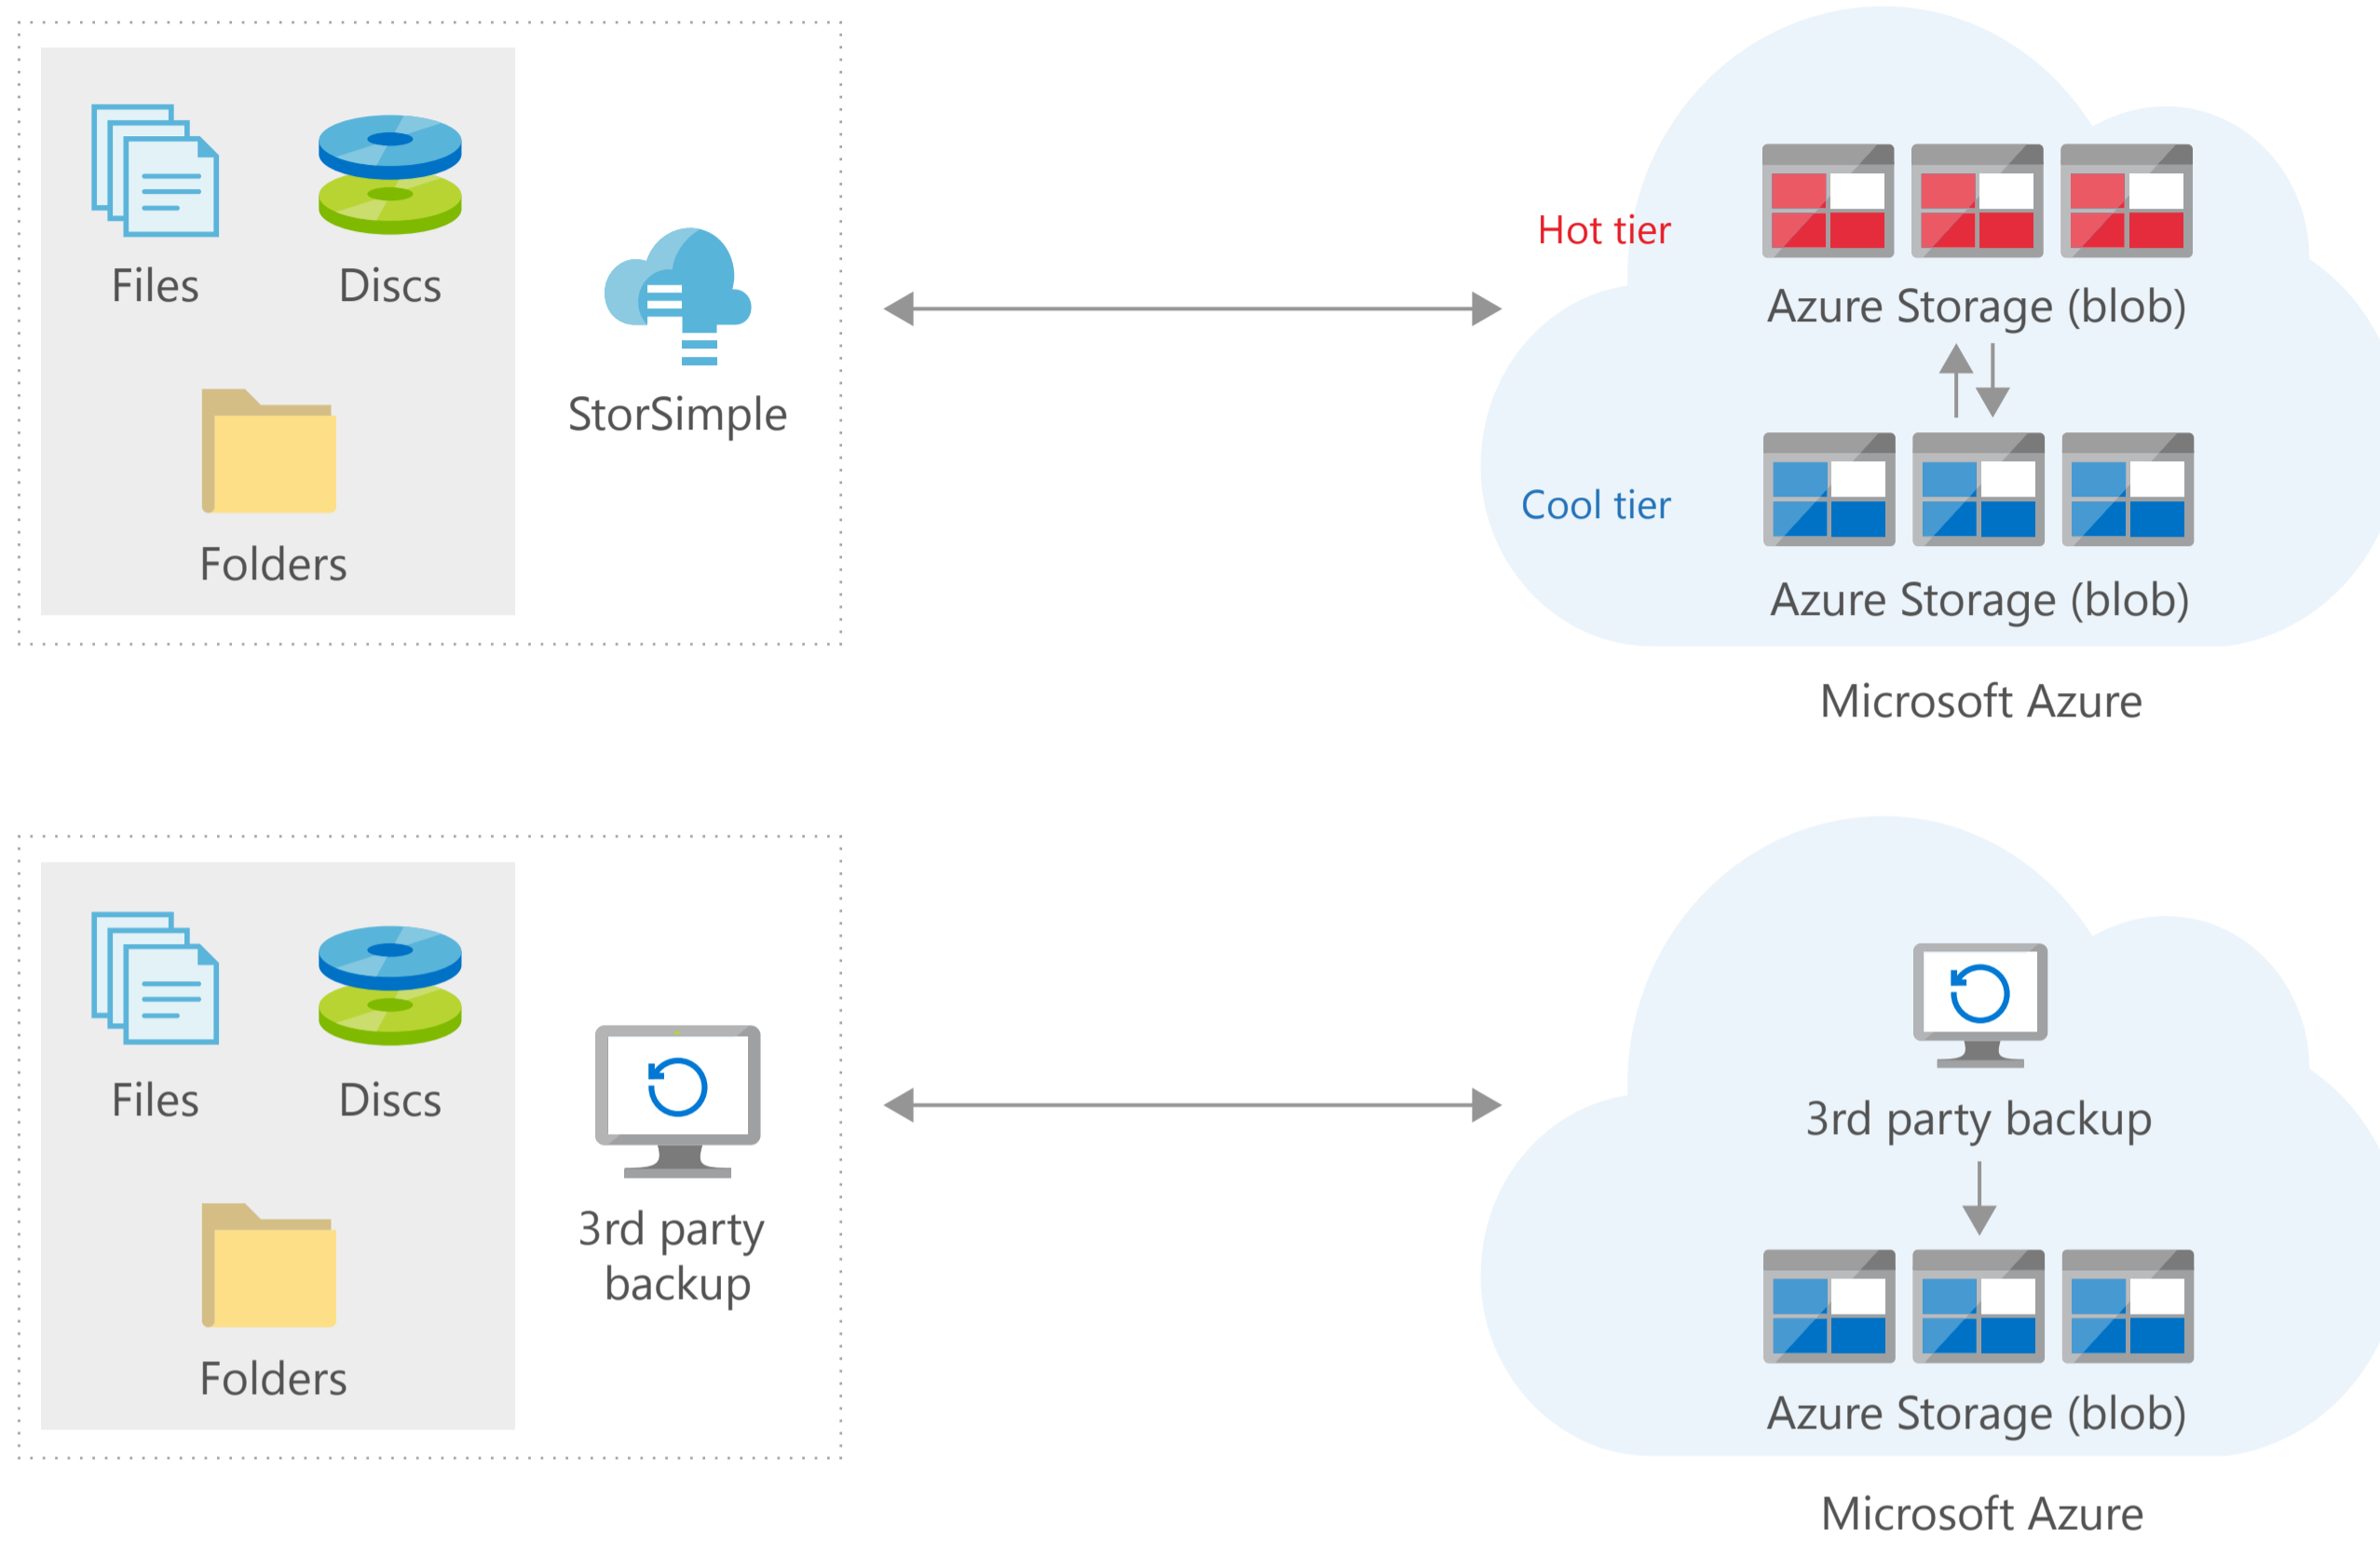

Back up cloud applications and data to cloud

Architecture overview

Archive your on-premises data to Azure Blob storage.

This solution is built on the Azure managed services: StorSimple and Blob Storage. These services run in a high-availability environment, patched and supported, allowing you to focus on your solution instead of the environment they run in.

Azure products used in this solution