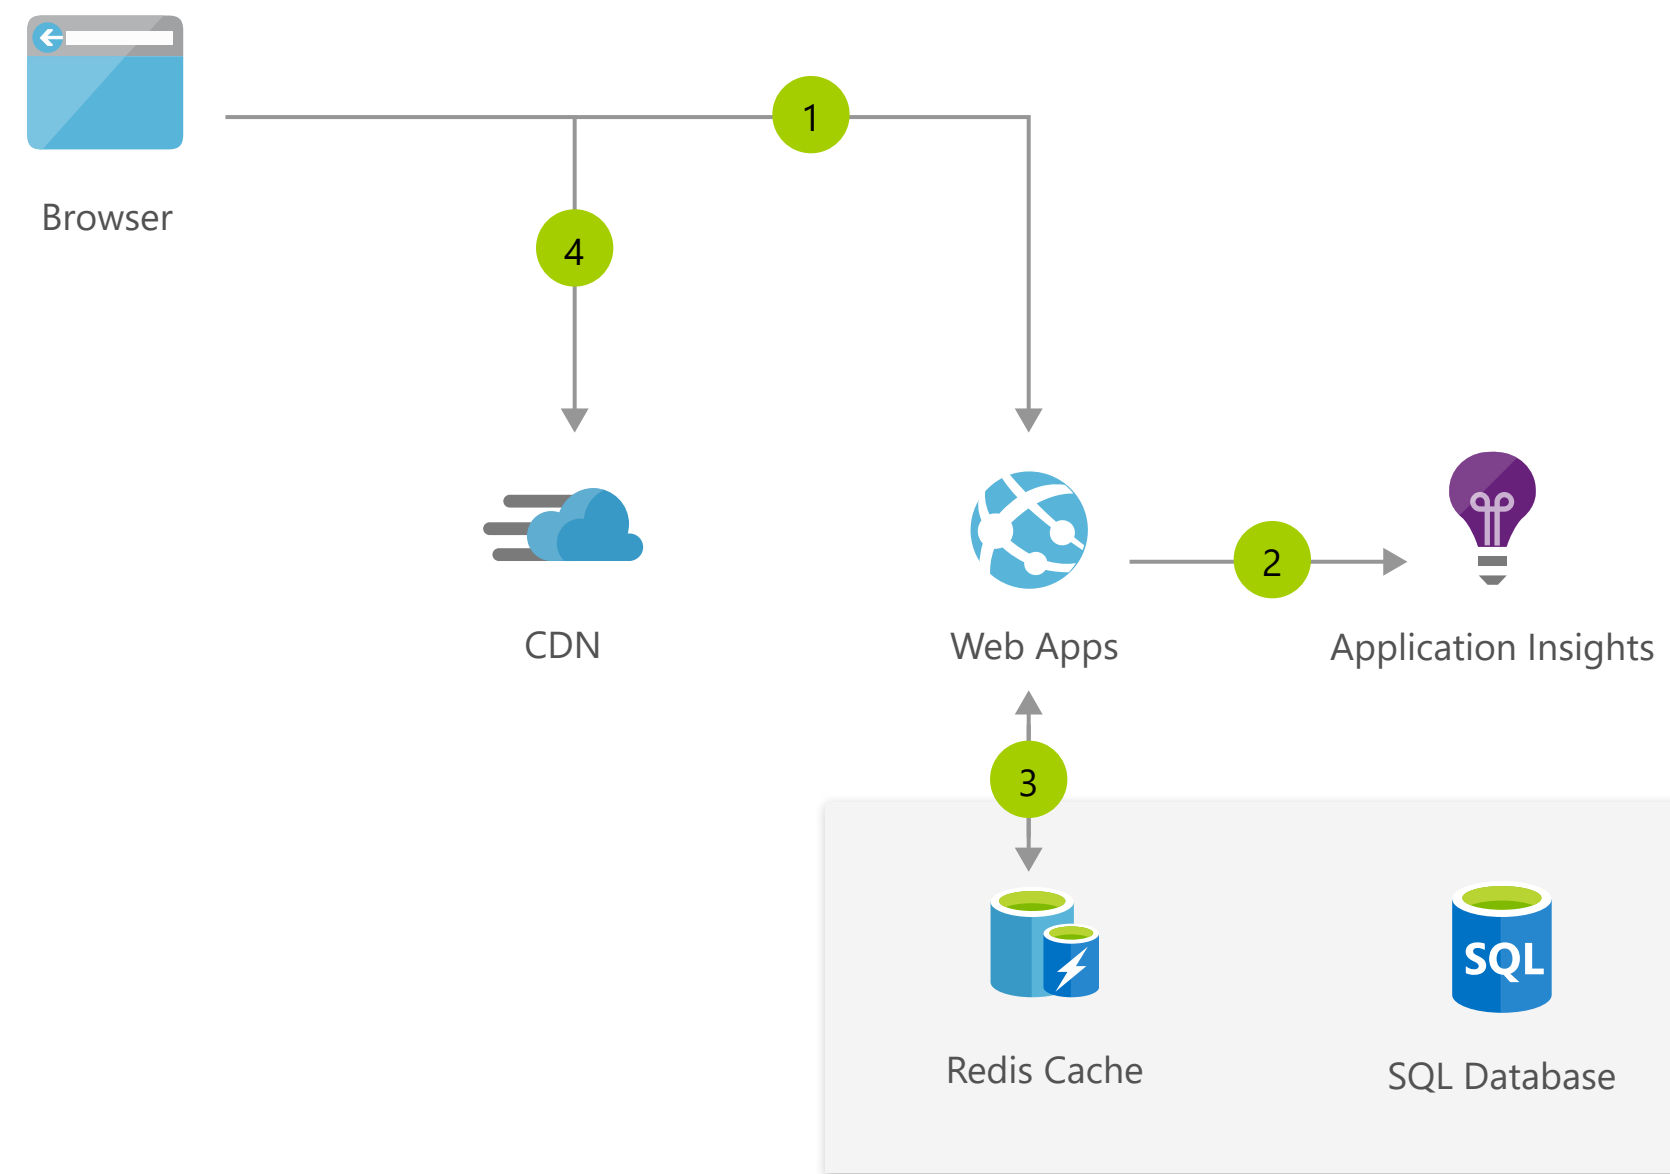

# Simple Branded Website

## Architecture overview

Quickly build and launch digital campaigns that automatically scale based on customer demand. Start simple with the content management system that enables you to easily maintain the messaging on your website in real time, from a browser, with no coding required.

- 1 User accesses Web Apps from Azure App Service in a browser.
- 2 Application Insights detects issues and understands usage for your web apps.
- 3 Web App connects to SQL Database and Azure Redis Cache for better performance.
- 4 Browser pulls static resources such as video from Azure Content Delivery Network to reduce load time.