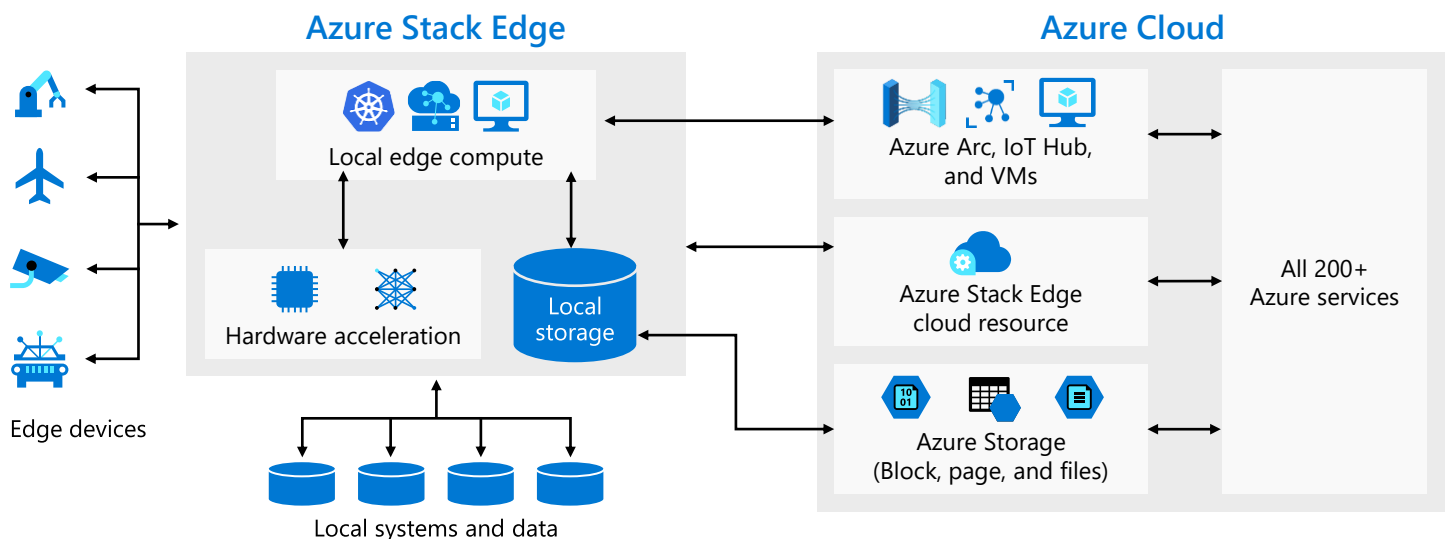

Benefit from hardware-accelerated machine learning. Build and train machine learning models in Azure, then utilize the NVIDIA Tensor Core T4 GPU to accelerate the results locally on Azure Stack Edge Pro R. Upload the full data set or a subset to the cloud to retrain your models and make your edge devices smarter.

Transfer data over the network. Whether you're transferring data to Azure, Azure Stack Hub Ruggedized from Microsoft or Azure Modular Data Center, the Azure Stack Edge Pro R acts as a cloud storage gateway and enables eyes-off data transfers to any one of the above destinations, while retaining local access to files. With its local cache capability and bandwidth throttling to limit usage during critical/peak periods, the Azure Stack Edge Pro R optimizes your data transfers.

Azure Stack Edge Pro R is a cloud managed edge compute appliance from Microsoft. Instead of purchasing it, order from Azure as a service and pay monthly on your Azure subscription.

Do more at the Edge

Bring the compute, storage, and intelligence of Azure to wherever you need it, giving you fast results right where your data is generated.

How Azure Stack Edge Pro R enables edge computing and machine learning