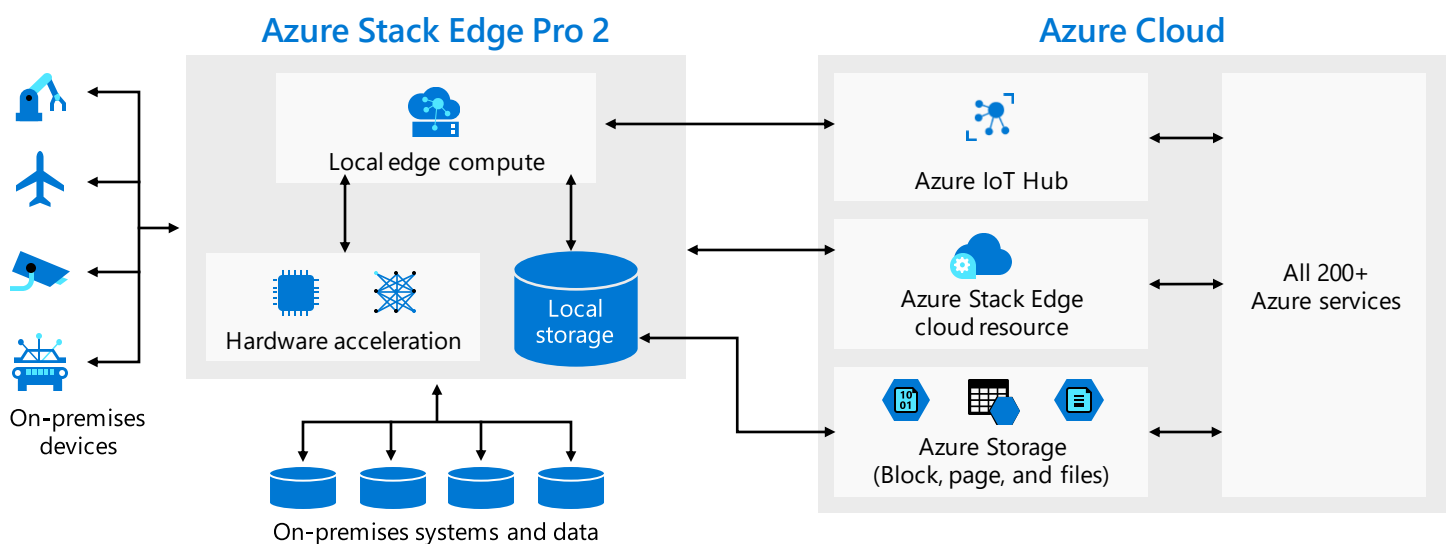

Run your applications at the edge close to the data. Run your containerized applications and VMs right at the edge where data is created and collected. Deploy applications on Kubernetes clusters with the click of a button, via IoT Hub or Arc. Analyze, transform, and filter data at the edge, sending only the data you need to the cloud for further processing or storage.

Analyze your data for quick actionable insights with hardware accelerated AI/ML. Build and train machine learning models in Azure or use Azure Cognitive service, and then utilize the NVIDIA A2 GPU to accelerate the results locally. Upload the full dataset or a subset to the cloud to retrain your models and make your edge devices even smarter.

Transfer data, efficiently and easily between the cloud and edge. Azure Stack Edge Pro 2 acts as a cloud storage gateway and enables data transfers to Azure, while retaining local access to files. With its local cache capability and bandwidth throttling, to limit usage during peak business hours, Azure Stack Edge can be used to optimize your data transfers to Azure and back.

Azure Stack Edge Pro 2 is a compact cloud managed edge compute appliance from Microsoft. Instead of purchasing it, order from Azure as a service and pay monthly on your Azure subscription.

Do more at the Edge

Bring the compute, storage, and intelligence of Azure to your location, giving you fast results on your data right where it is generated.